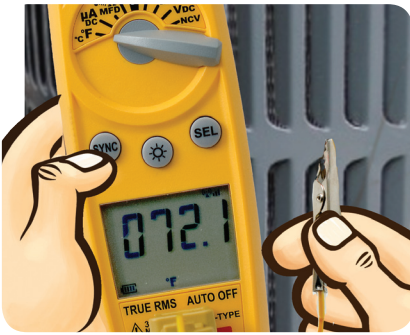

Do More!

- Wireless
- 6 Live Readings
- Extra Large 3/8" Port
- 4-Ports
- Micron Gauge
- Alarms & Stopwatch

Test Tools HVACR Pros Trust

Real-time Charging with Wireless

It's as easy as 1, 2, 3.

1. Inside at Evaporator

Sync your ARH5 in-duct psychrometer via wireless transmitter to the SMAN4 for live Indoor Wet Bulb readings at the condenser.*

2. Outside at Condenser

Sync your SC57 wireless clamp meter to the SMAN4 for live Outdoor Dry Bulb readings.*

3. Reading Live Measurements

The SMAN4 is now reading in REAL-TIME, as the measurements change, all the temperatures and pressures you need to charge a system!

Compare actual superheat with target superheat as you charge!