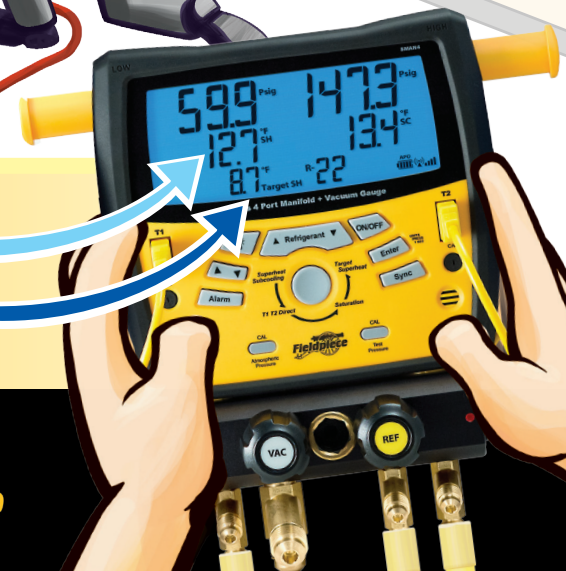

Do More!

- Wireless
- 6 Live Readings
- Extra Large 3/8" Port
- 4-Ports
- Micron Gauge
- Alarms & Stopwatch

Test Tools HVACR Pros Trust

Real-time Charging with Wireless

It's as easy as 1, 2, 3.

1. Inside at Evaporator

Sync your ARH5 in-duct psychrometer via wireless transmitter to the SMAN4 for live Indoor Wet Bulb readings at the condenser.*

2. Outside at Condenser

Sync your SC57 wireless clamp meter to the SMAN4 for live Outdoor Dry Bulb readings.*

3. Reading Live Measurements

The SMAN4 is now reading in REAL-TIME, as the measurements change, all the temperatures and pressures you need to charge a system!

Compare actual superheat with target superheat as you charge!

*SMAN4 receives wireless signals from 100' away.

YouTube™

View the SMAN4 video at:
[YouTube.com/FieldpieceProducts](https://www.youtube.com/FieldpieceProducts)

To learn everything the SMAN4 can do, like wirelessly sending readings to the HG3 for deeper analysis, visit www.fieldpiece.com.